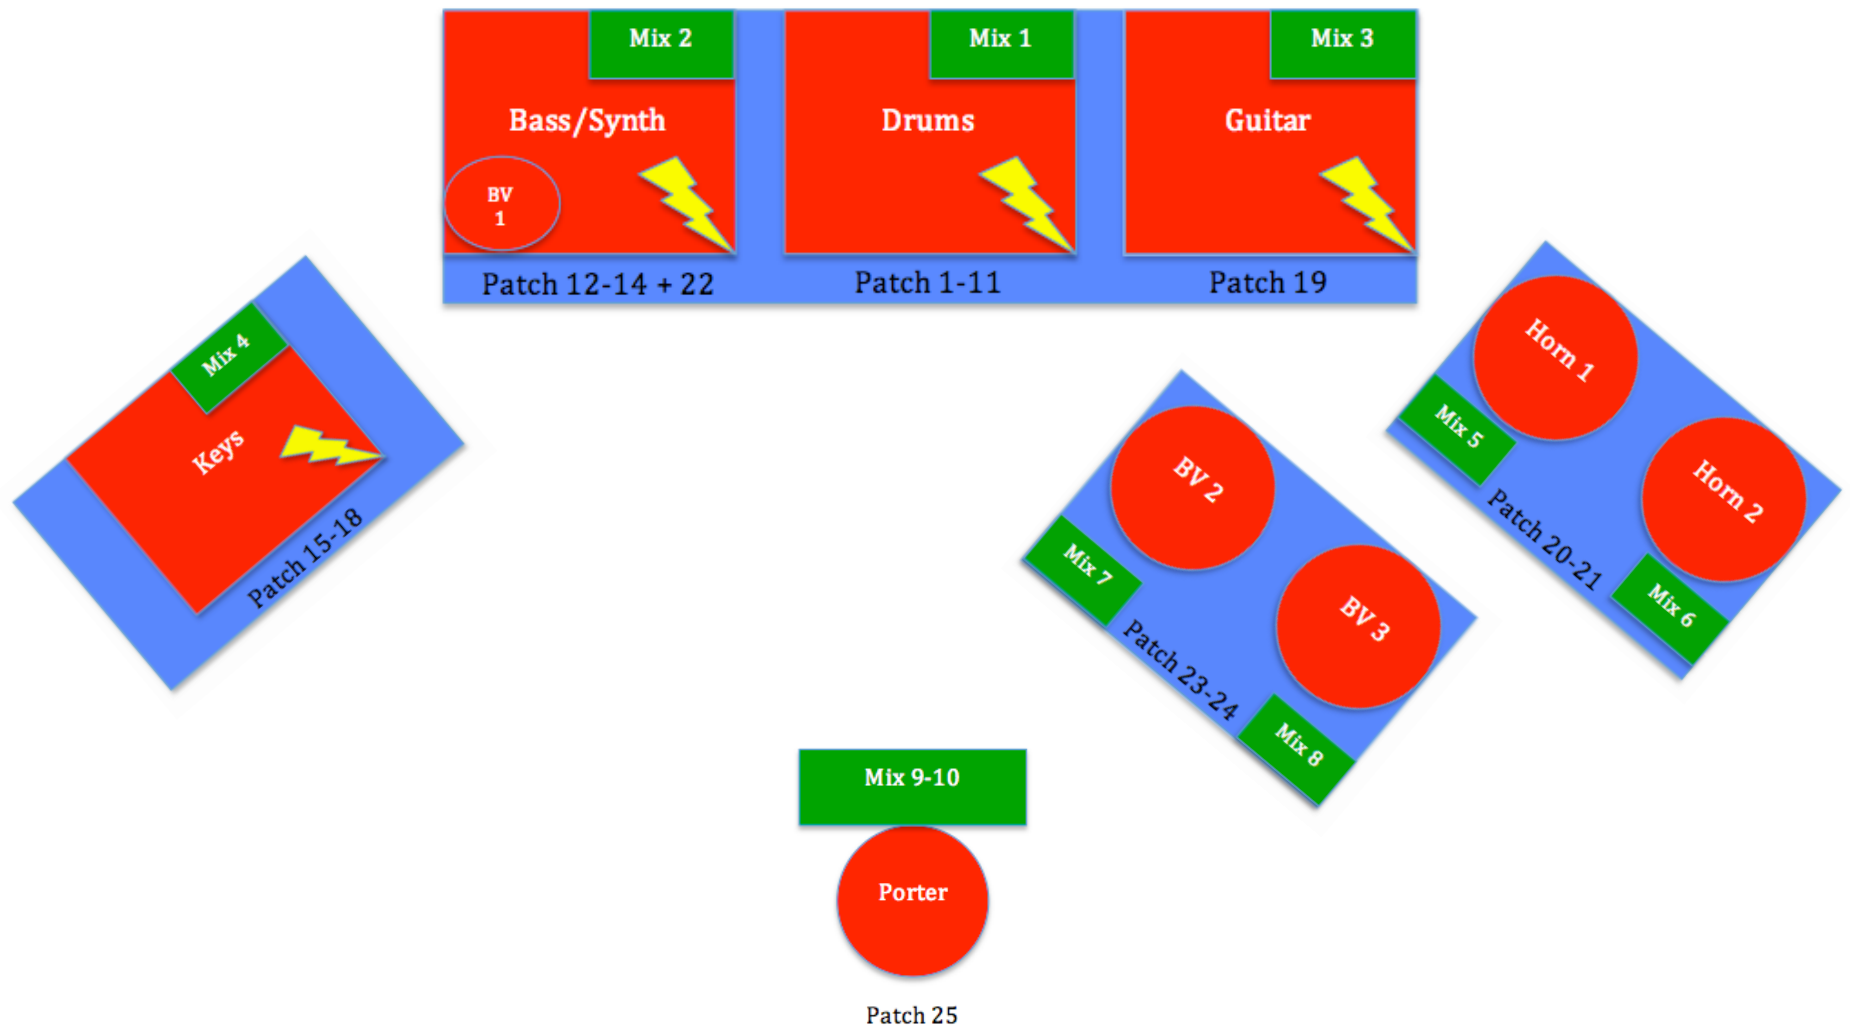

Porter Shields

Key:
Red - Musician/Instrument
Green - Mix
Yellow - Power